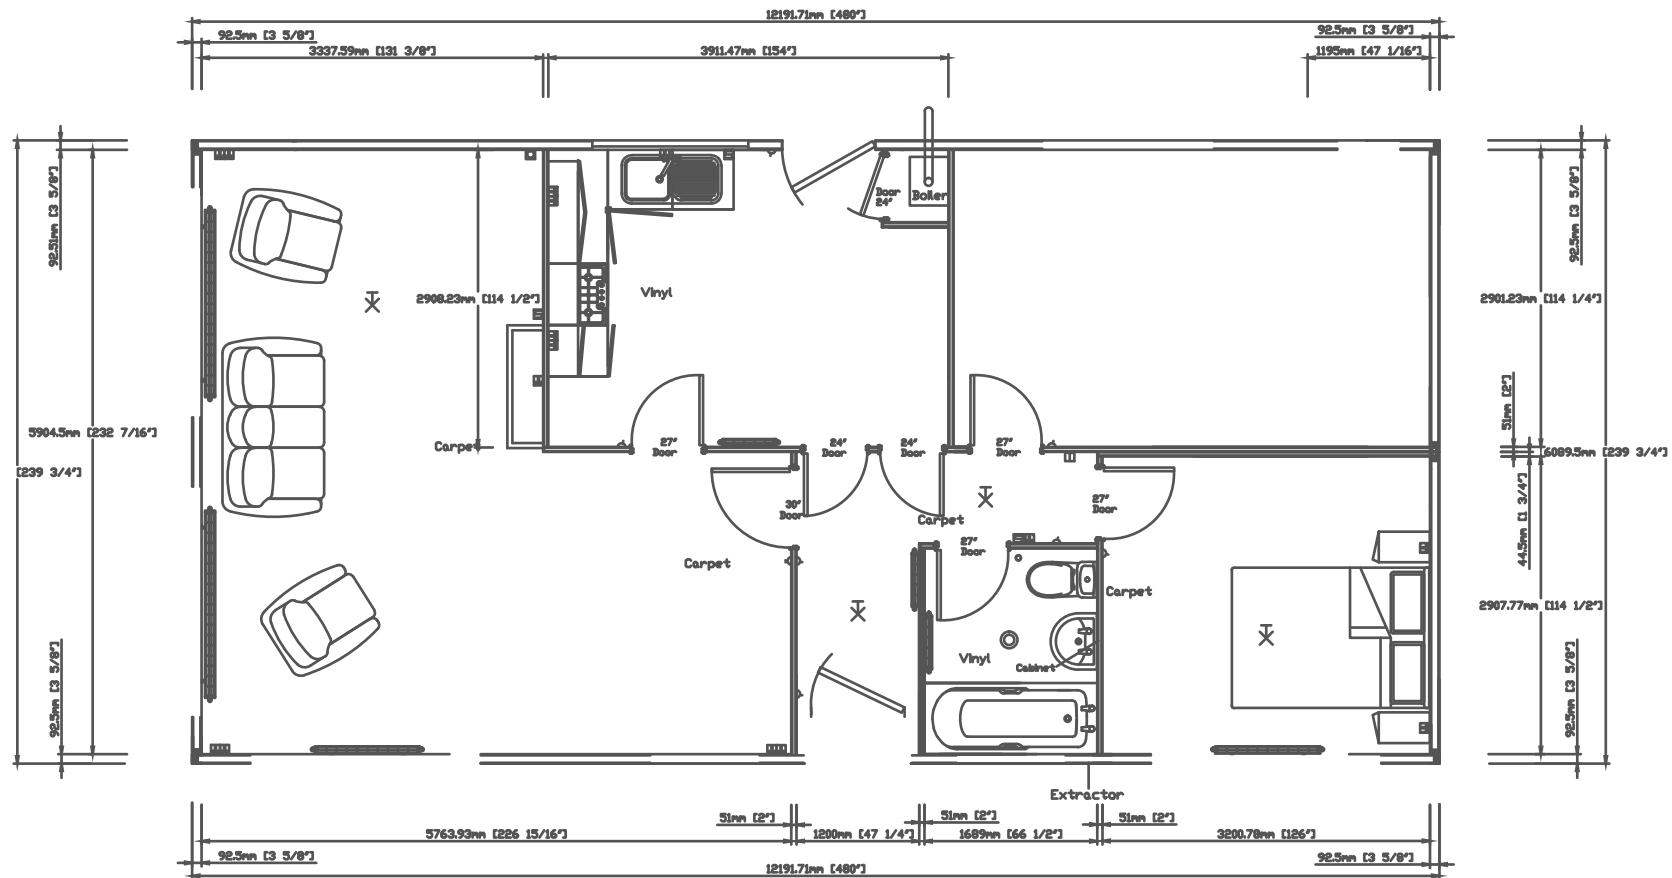

Sonata 2 40' x 20' Park Home

Home shown for illustration purposes only. Specifications and layouts are subject to change.
For further information please contact us:

Fury Park Home Estates

Head Office: Porton Road, Amesbury, Wiltshire, SP4 7LL