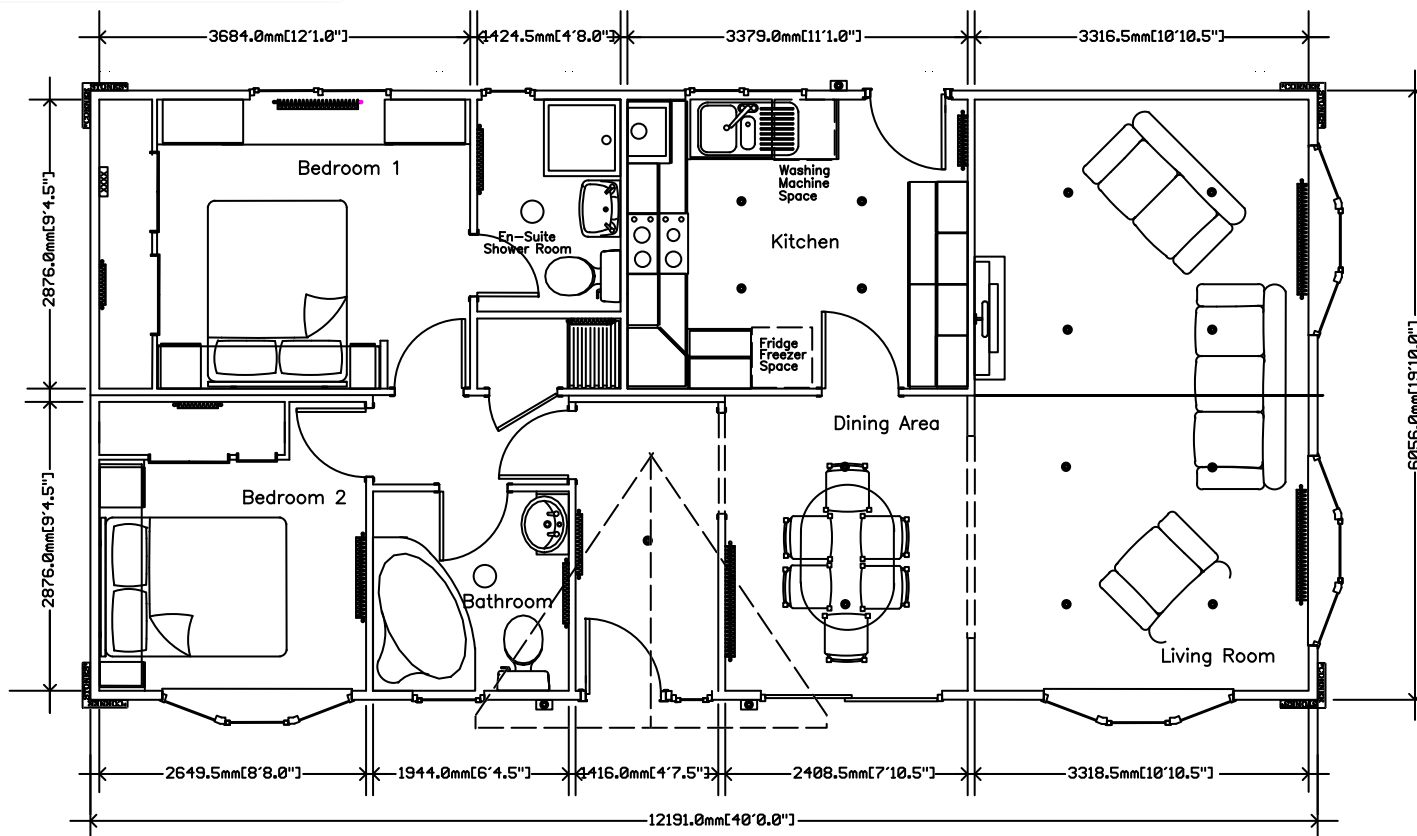

40' x 20' Chatsworth Gold

Home shown for illustration purposes only. Specifications and layouts are subject to change.
For further information please contact us:

Fury Park Home Estates

Head Office: Porton Road, Amesbury, Wiltshire, SP4 7LL